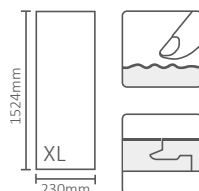

Perfis | Profiles | Profils
Riga Amber

Rodapés | Skirtings | Plinthes
Riga Amber

Poro "Real Wood"
"Real Wood" Texture
Texture "Real Wood"

Micro Bisel
Micro Bevel
Micro Biseau