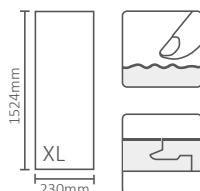

Perfis | Profiles | Profils
Graphite Oak

Rodapés | Skirtings | Plinthes
Graphite Oak

Poro “Real Wood”
“Real Wood” Texture
Texture “Real Wood”

Micro Bisel
Micro Bevel
Micro Biseau