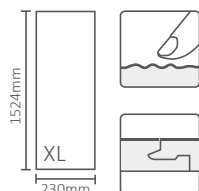

Perfis | Profiles | Profils
Smoked Oak

Rodapés | Skirtings | Plinthes
Smoked Oak

Poro "Real Wood"
"Real Wood" Texture
Texture "Real Wood"

Micro Bisel
Micro Bevel
Micro Biseau