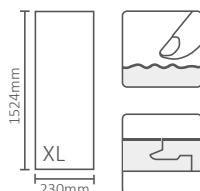

Perfis | Profiles | Profils
Riga Terracota

Rodapés | Skirtings | Plinthes
Riga Terracota

Poro “Real Wood”
“Real Wood” Texture
Texture “Real Wood”

Micro Bisel
Micro Bevel
Micro Biseau