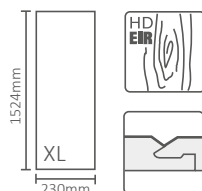

Perfis | Profiles | Profils
Castle Oak

Rodapés | Skirtings | Plinthes
Castle Oak