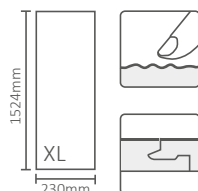

CAMADA DE DESGASTE
0,7
mm
Wear Layer | Couche d'Usure

Perfis | Profiles | Profils
Honey Oak

Rodapés | Skirtings | Plinthes
Honey Oak

Poro “Real Wood”
“Real Wood” Texture
Texture “Real Wood”

Micro Bisel
Micro Bevel
Micro Biseau