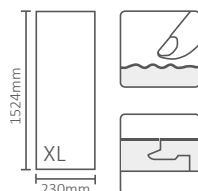

Ref: 40.0518.001.005